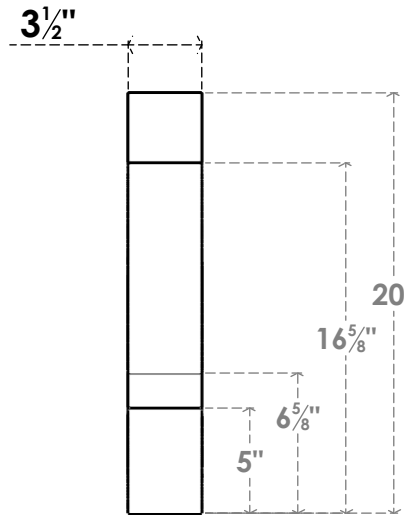

ITEM NUMBER: BRCPC035X16000X2000BOA

3 1/2"W X 16"D X 20"H BALBOA ARCHITECTURAL GRADE PVC CLOSED KNEE BRACE

SIDE PROFILE

FRONT PROFILE

ISOMETRIC

EKENA MILLWORK
2300 WEST MAIN ST.
CLARKSVILLE, TX 75426
TOLL FREE: 866-607-0453
WWW.EKENAMILLWORK.COM

NOTES

1. INSTALLATION TO BE COMPLETED IN ACCORDANCE WITH MANUFACTURER'S SPECIFICATIONS.
2. DRAWING MAY NOT BE TO SCALE
3. THIS DRAWING IS INTENDED FOR DESIGN AND PLANNING PURPOSES ONLY.
4. ALL INFORMATION CONTAINED HEREIN WAS CURRENT AT THE TIME OF DEVELOPMENT BUT MUST BE REVIEWED AND APPROVED BY THE PRODUCT MANUFACTURER TO BE CONSIDERED ACCURATE.
5. ARCHITECTURAL GRADE PVC PRODUCTS ARE MADE FROM EXPANDED CELLULAR PVC AND COME NATURALLY WHITE BUT MAY BE PAINTED