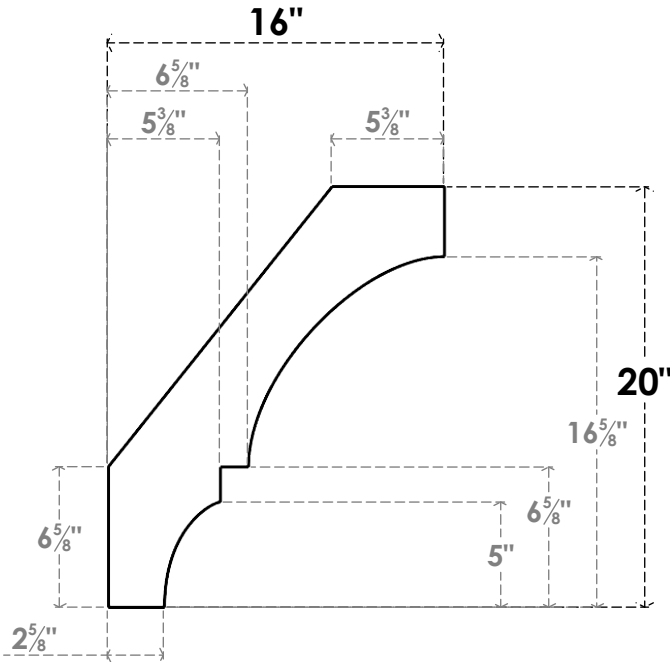

ITEM NUMBER: BRCPC035X16000X2000BOA

3 1/2"W X 16"D X 20"H BALBOA ARCHITECTURAL GRADE PVC CLOSED KNEE BRACE

SIDE PROFILE

FRONT PROFILE

ISOMETRIC

EKENA MILLWORK
2300 WEST MAIN ST.
CLARKSVILLE, TX 75426
TOLL FREE: 866-607-0453
WWW.EKENAMILLWORK.COM